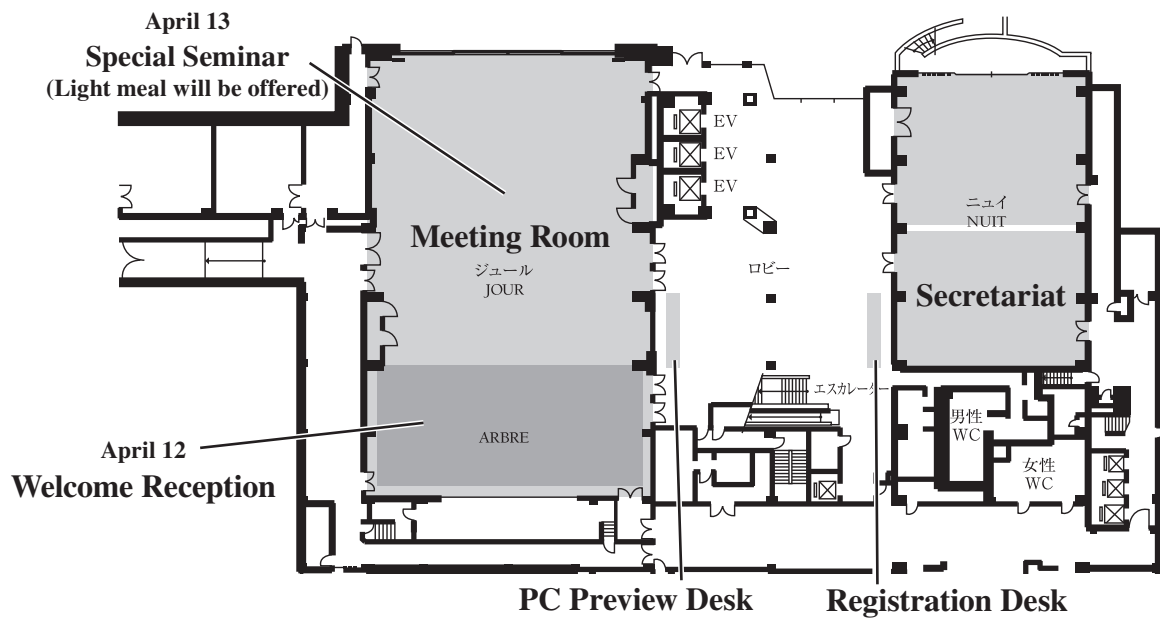

Room Location

The Entire Map of HAPPO-EN

1F GARDEN FLOOR

2F

**VERANDAH
FLOOR**

LB・3F

**TEA SALON
FLOOR**